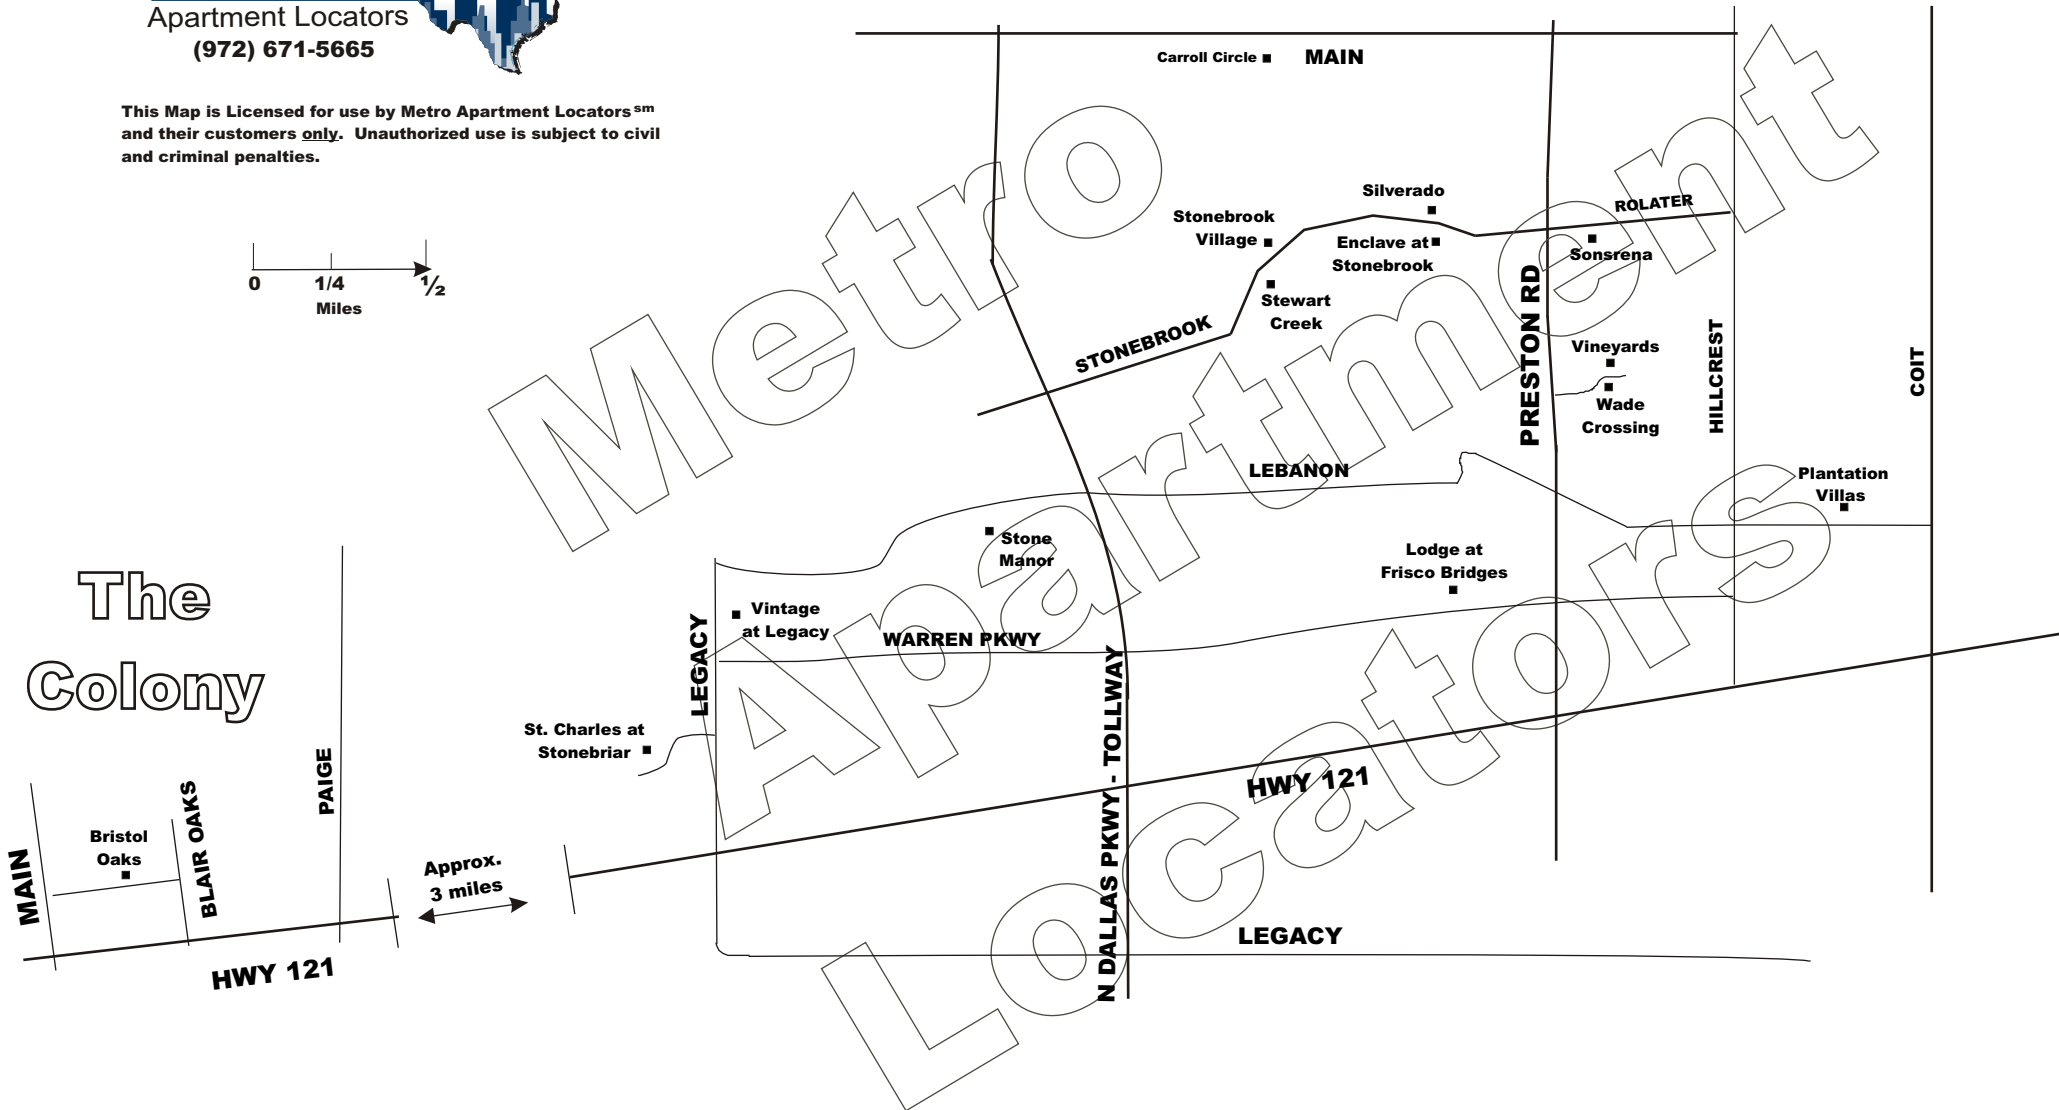

# FRISCO and THE COLONY

## Frisco

This Map is Licensed for use by Metro Apartment Locators<sup>SM</sup> and their customers only. Unauthorized use is subject to civil and criminal penalties.

## The Colony

Approx. 3 miles